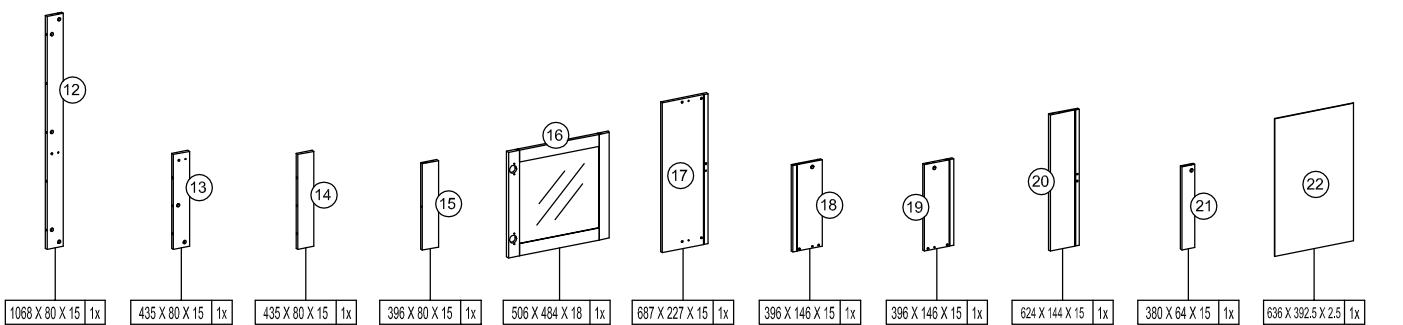

A X 38	B X 38	OAK SOL C X 25	D X 51	6 x 8 mm E X 8
F X 1SET	10 x 33.5 mm G X 9	H X 10	4 x 19 mm I X 10	4 x 12 mm J X 3
4 x 10 mm K X 4	L X 2	M X 4	WHITE NX 12	OX 8

AV Supply Group (AVS) intends to make this manual accurate and complete. However, AVS makes no claim that the information contained herein covers all details, conditions, or variations. Nor does it provide for every possible contingency in connection with the installation or use of this product. The information contained in this document is subject to change without notice or obligation of any kind. AVS makes no representation of warranty, expressed or implied, regarding the information contained herein. AVS assumes no responsibility for accuracy, completeness or sufficiency of the information contained in this document.