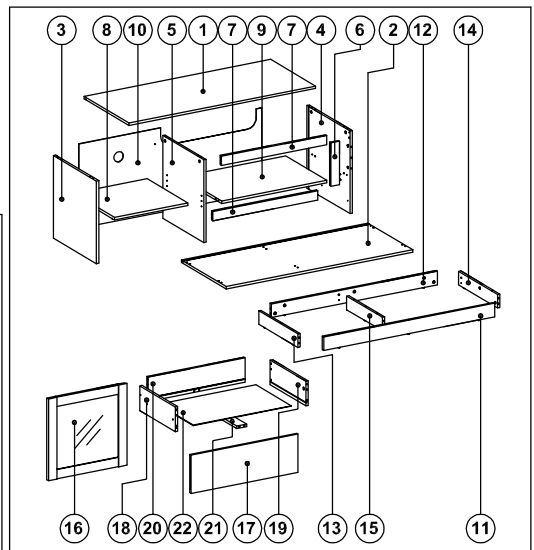

The cabinet top supports up to 50 kg (110 lbs.)

PRODUCT CARE: Care for your furniture by cleaning with glass cleaner and a disposable paper towel, do NOT use abrasive chemical products to clean your AVS furniture