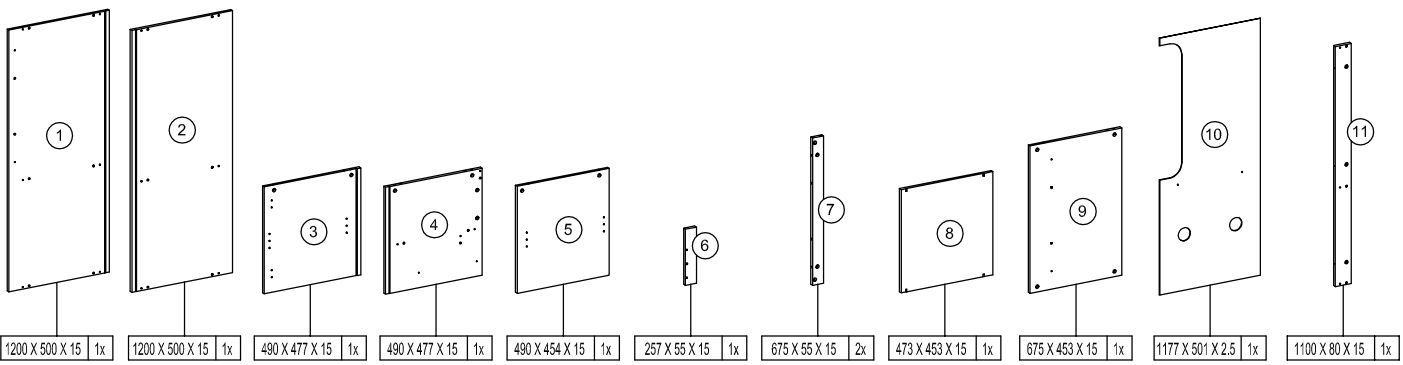

OLB1200SOW

The cabinet top supports up to 50 kg (110 lbs.)

PRODUCT CARE: Care for your furniture by cleaning with glass cleaner and a disposable paper towel, do NOT use abrasive chemical products to clean your AVS furniture